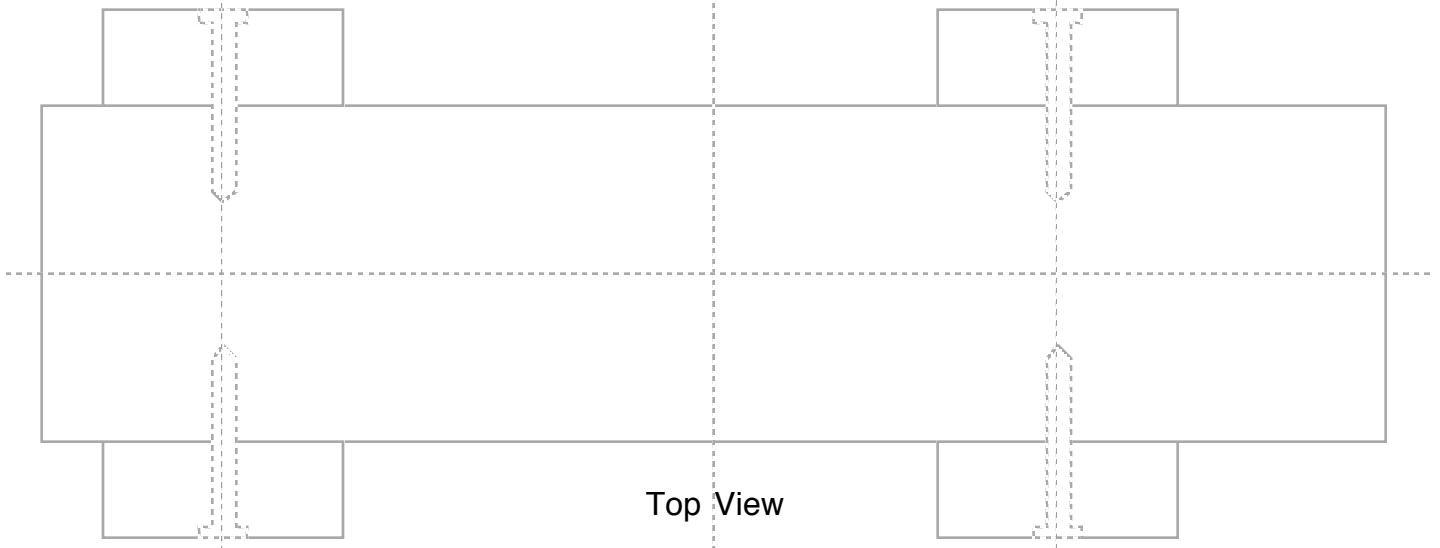

Side View

Side View with Wheels

Top View

End View

Pinewood Derby Kit
block is $1 \frac{1}{4}$ " high x $1 \frac{3}{4}$ " wide x 7" long
(3.175 cm x 4.445 cm x 17.78 cm)

Weight limit of 5 oz. (141.75g)

<http://www.piazzafamily.org/pinewoodderby>